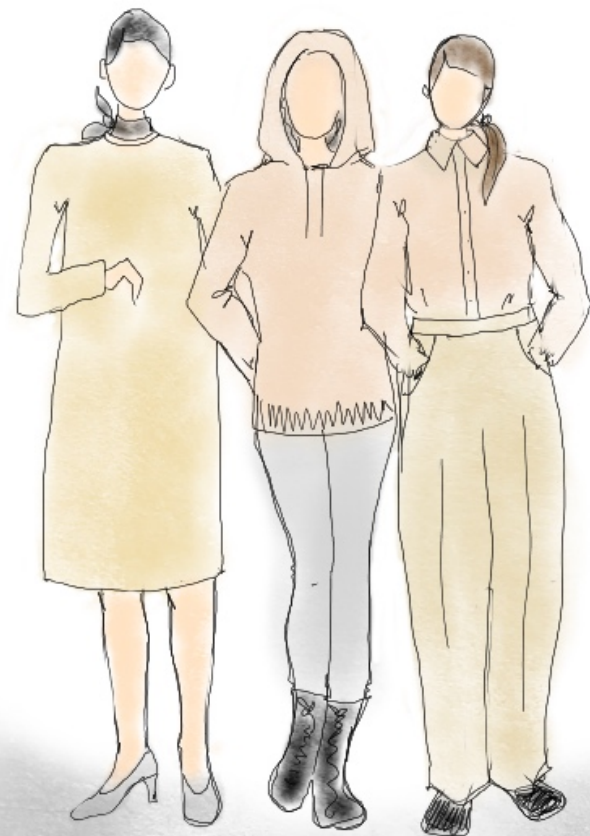

EL DUO DE LA AFRICANA
TEATRO CAMPOAMOR, MAYO DE 2019

+ UTILERIA FIGURACIÓN:
HERRAMIENTAS
COSTUREROS
PETACAS & MICROS
ETC

Edo Moya

Inocencio

A handwritten signature in black ink, located in the bottom right corner of the illustration. The signature is stylized and appears to read 'Edmund'.

Edmund

Edmund

Edrup

opción calos

Edrup

Querubini - claros

A handwritten signature in black ink, appearing to be 'E. M. M.' or similar, located below the sketch of the man in the suit.

Nelusco

A handwritten signature in black ink, appearing to be 'E. M. M.' or similar, located below the sketch of the woman in the costume.

Bailarinas

Edwards

Doña Serafina

A handwritten signature in black ink, located in the bottom right corner of the page. The signature is stylized and appears to be 'E. M. P.' or similar.

El Bajo

El Gran Sacerdote de Brama

Edmundo

Amina - Inés

Edmundo

Giuseppini- baturro

A handwritten signature in black ink, appearing to read 'Edoardo'.

Vasco de Gama