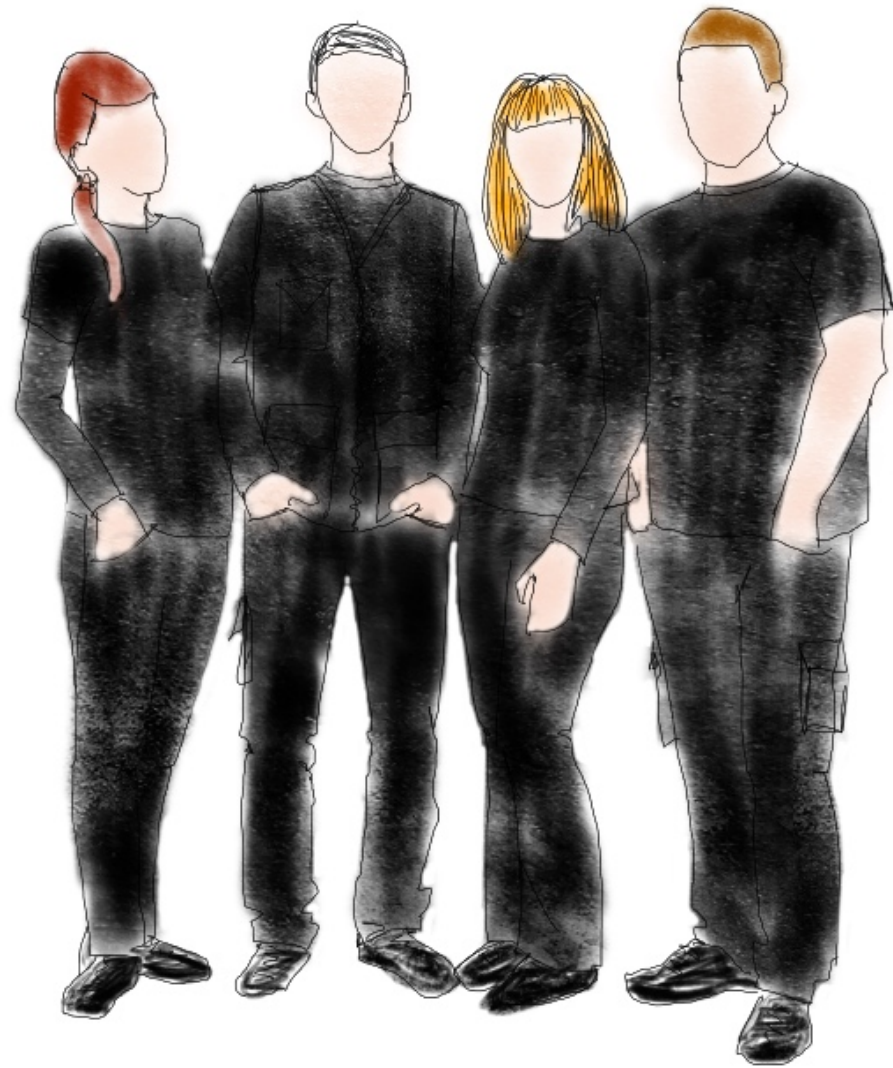

EL DUO DE LA AFRICANA
TEATRO CAMPOAMOR, MAYO DE 2019

+ UTILERIA FIGURACIÓN:
HERRAMIENTAS
COSTUREROS
PETACAS & MICROS
ETC

Edo Moya

Inocencio

A handwritten signature in black ink, located in the bottom right corner of the illustration. The signature is stylized and appears to read 'Edmund'.

Edmund

Edmund

Edrup

opción calos

Edrup

Querubini - claros

A handwritten signature in black ink, appearing to be 'E. M. M.' or similar, located below the sketch of the man in the suit.

Nelusco

A handwritten signature in black ink, appearing to be 'E. M. M.' or similar, located below the sketch of the woman in the costume.

Bailarinas

Edwards

Doña Serafina

A handwritten signature in black ink, located in the bottom right corner of the page. The signature is stylized and appears to be 'E. M. P.' or similar.

El Bajo

El Gran Sacerdote de Brama

Edmundo

Amina - Inés

Edmundo

Giuseppini- baturro

A handwritten signature in black ink, appearing to read 'Edoardo'.

Vasco de Gama