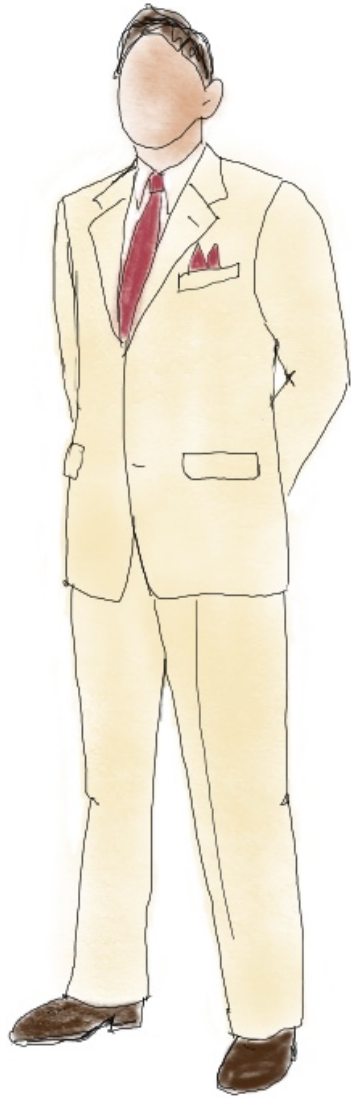

EL DUO DE LA AFRICANA
TEATRO CAMPOAMOR, MAYO DE 2019

+ UTILERIA FIGURACIÓN:
HERRAMIENTAS
COSTUREROS
PETACAS & MICROS
ETC

Edo Moya

Inocencio

A handwritten signature in black ink, located in the bottom right corner of the illustration. The signature is stylized and appears to read 'Edmund'.

Edmund

Edmund

Edrup

opción calos

Edrup

Querubini - claros

A handwritten signature in black ink, appearing to be 'E. M. M.' or similar, located below the sketch of the man in the suit.

Nelusco

A handwritten signature in black ink, appearing to be 'E. M. M.' or similar, located below the sketch of the woman in the costume.

Bailarinas

Edwards

Doña Serafina

A handwritten signature in black ink, located in the bottom right corner of the page. The signature is stylized and appears to be 'E. M. P.' or similar.

El Bajo

El Gran Sacerdote de Brama

Edmundo

Amina - Inés

Edmundo

Giuseppini- baturro

A handwritten signature in black ink, appearing to read 'Edoardo'.

Vasco de Gama